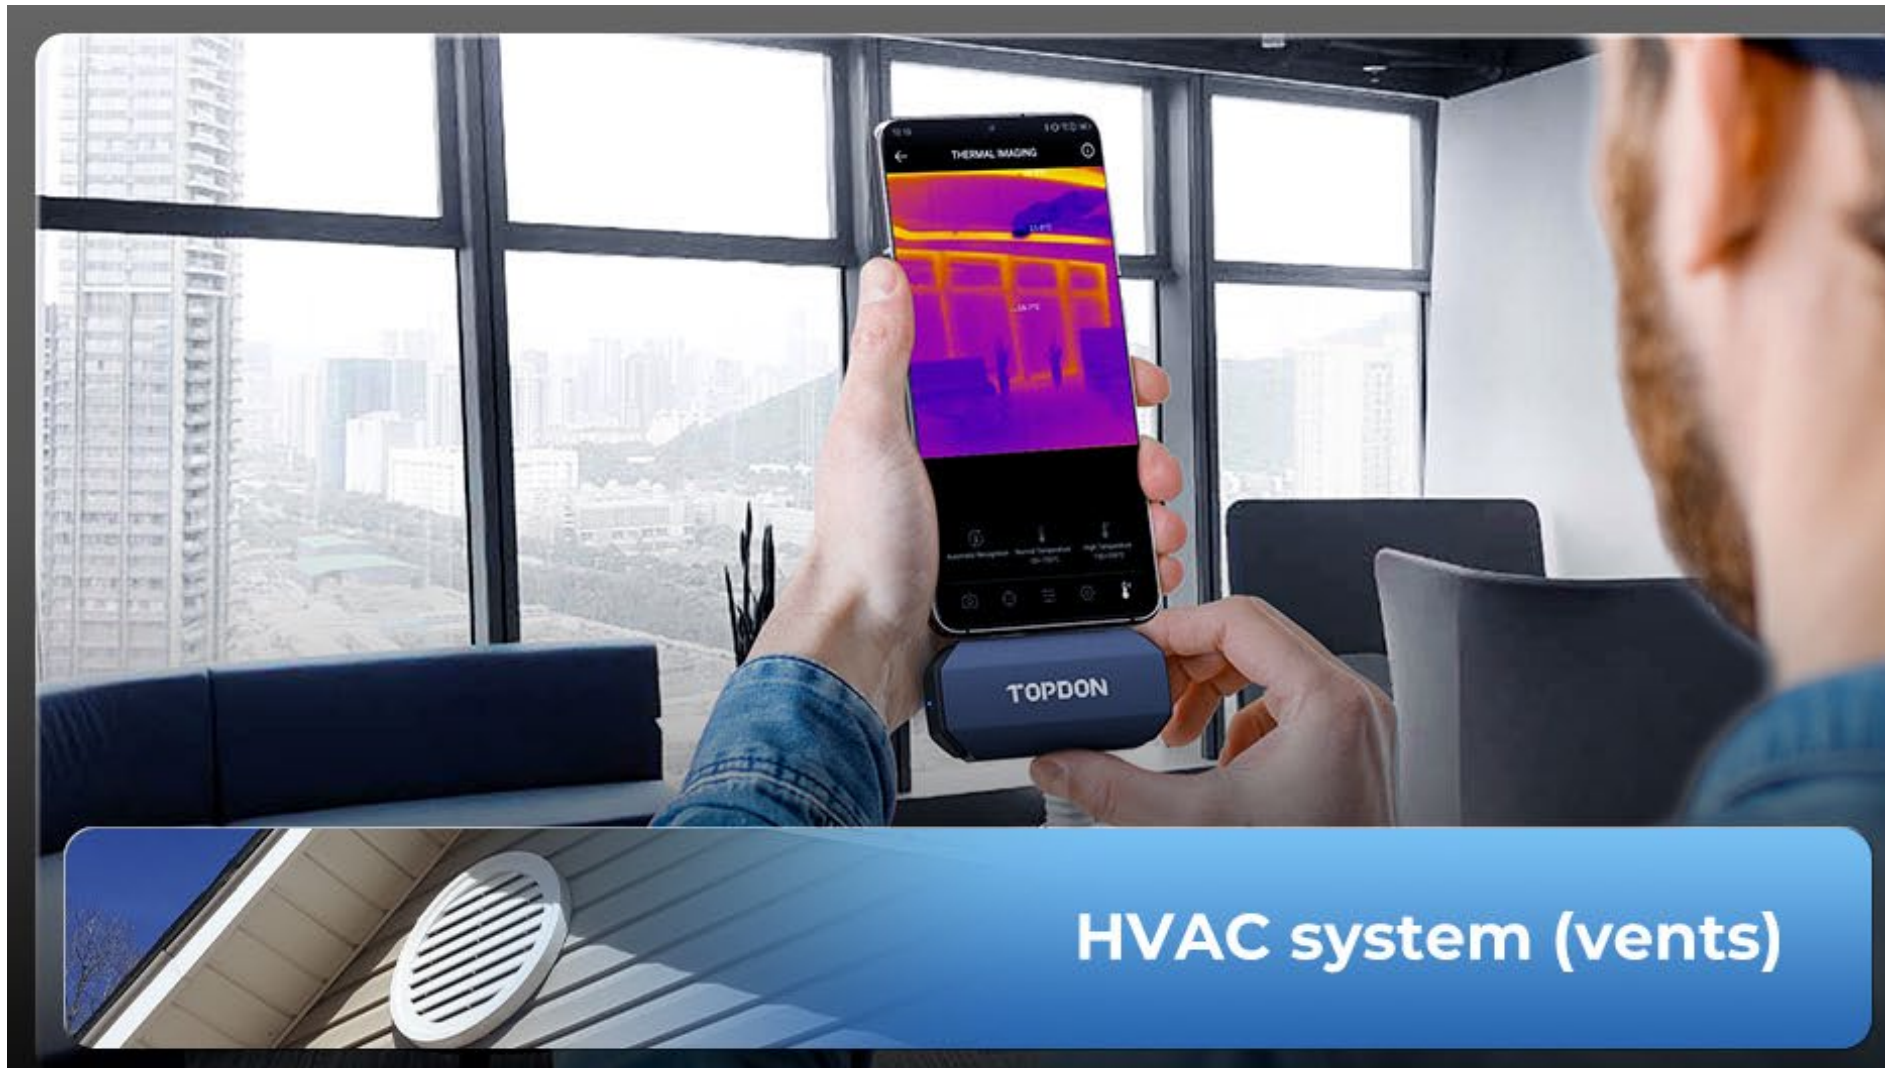

Brief

More Scenarios For Application

The TC001 is plug and play and requires no registration if you only read the temperature. This tool is perfect for jobs such as security purpose, insulation inspection, cylinder inspections, water leak inspection, and HVAC system inspection.

Specs

Features

Functions

What's In The Box?

FAQs