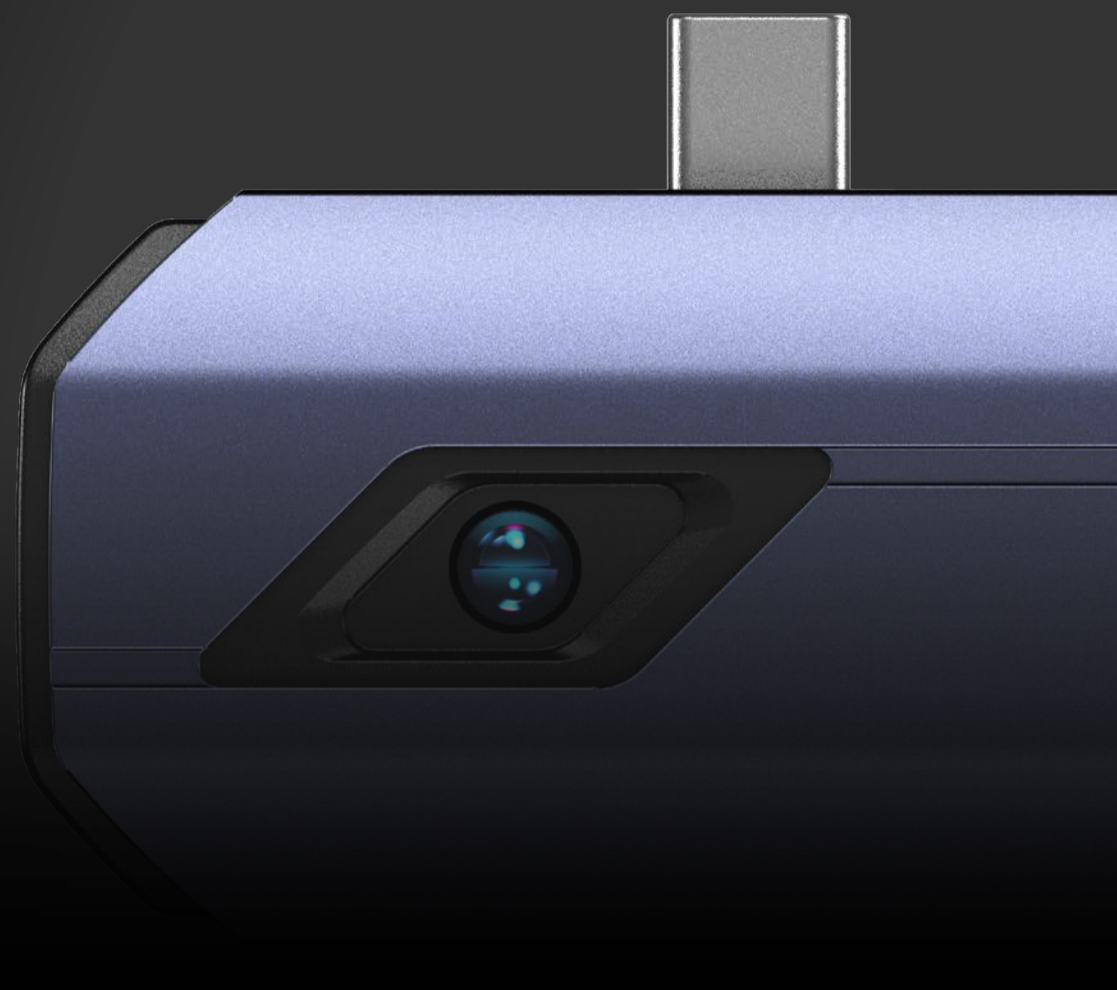

Brief

Specs

Specs

Features

Specification

Spectral Range: 8~14 μ m
Resolution: 256x192 Pixels
Pixel Size: 12 μ m
NETD: <40mK @25°C, F#1.0, 25Hz
Frame Rate: 25Hz