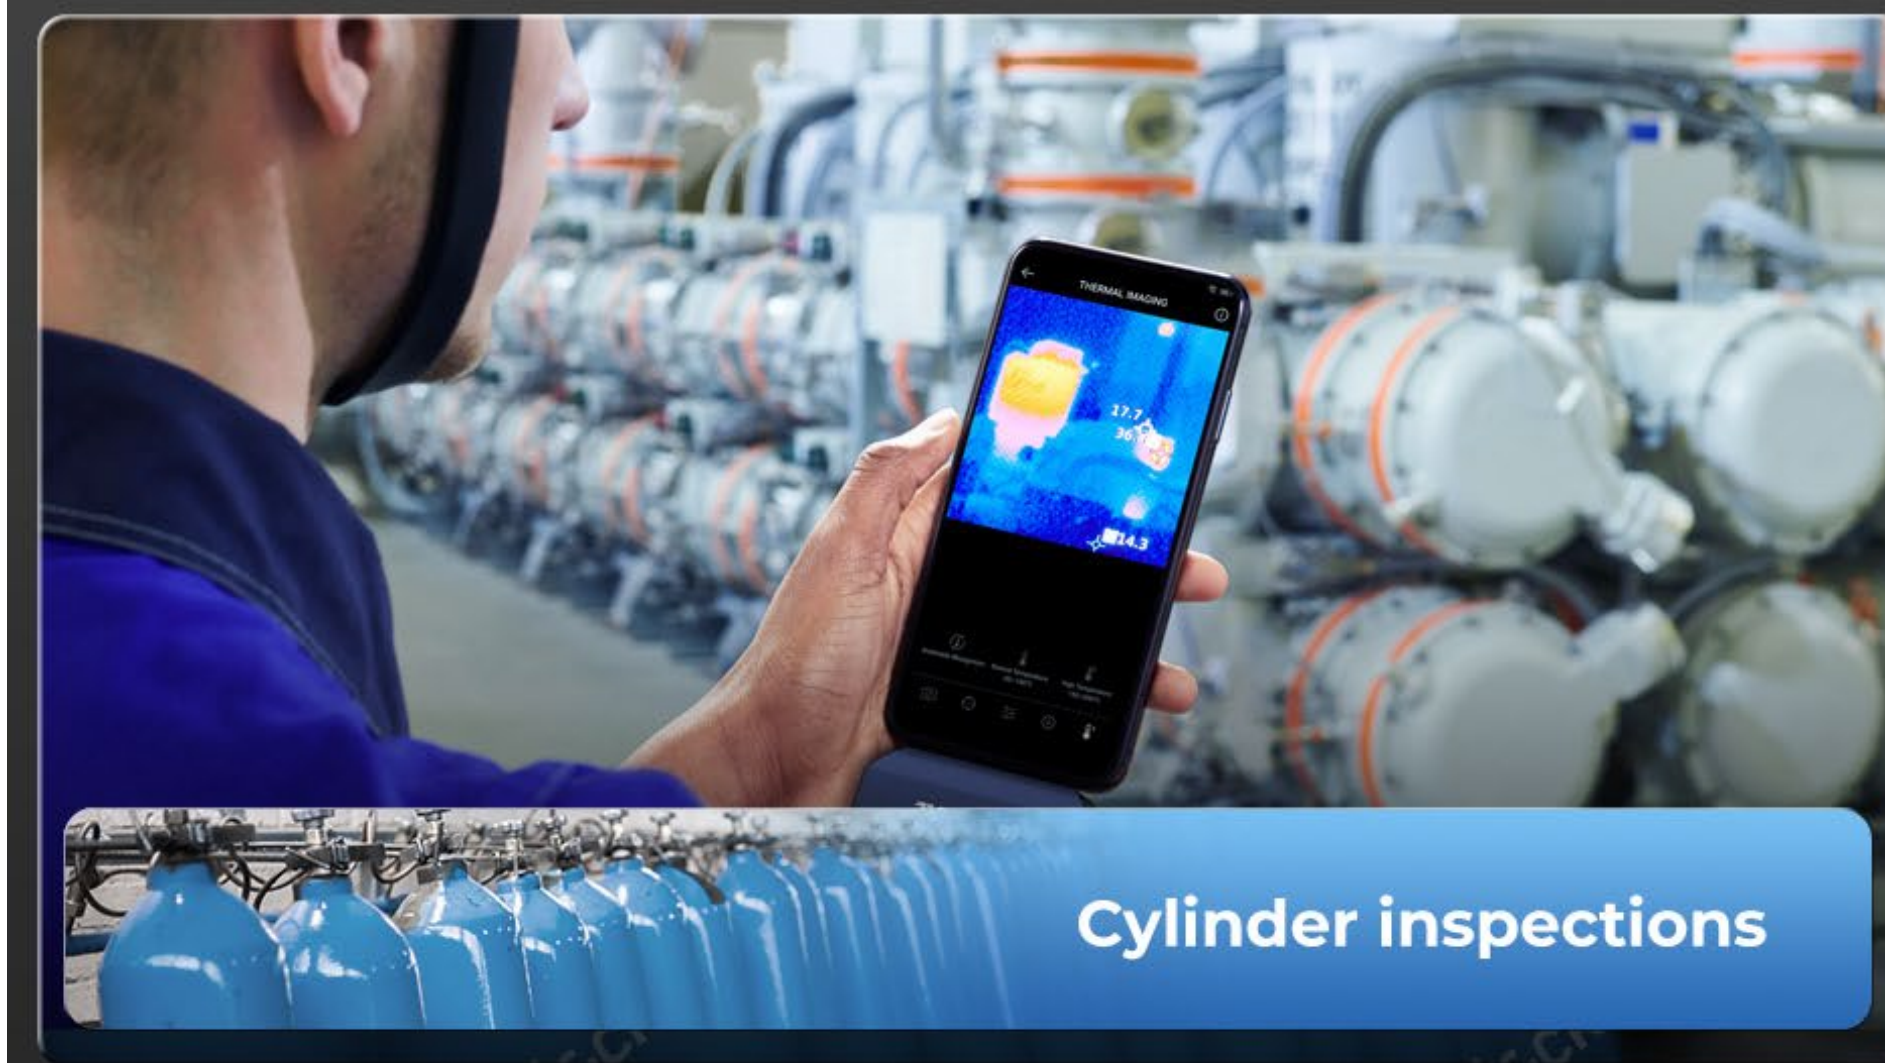

Brief

More Scenarios For Application

The TC001 is plug and play and requires no registration if you only read the temperature. This tool is perfect for jobs such as security purpose, insulation inspection, cylinder inspections, water leak inspection, and HVAC system inspection.

Specs

Features

Functions

What's In The Box?

FAQs