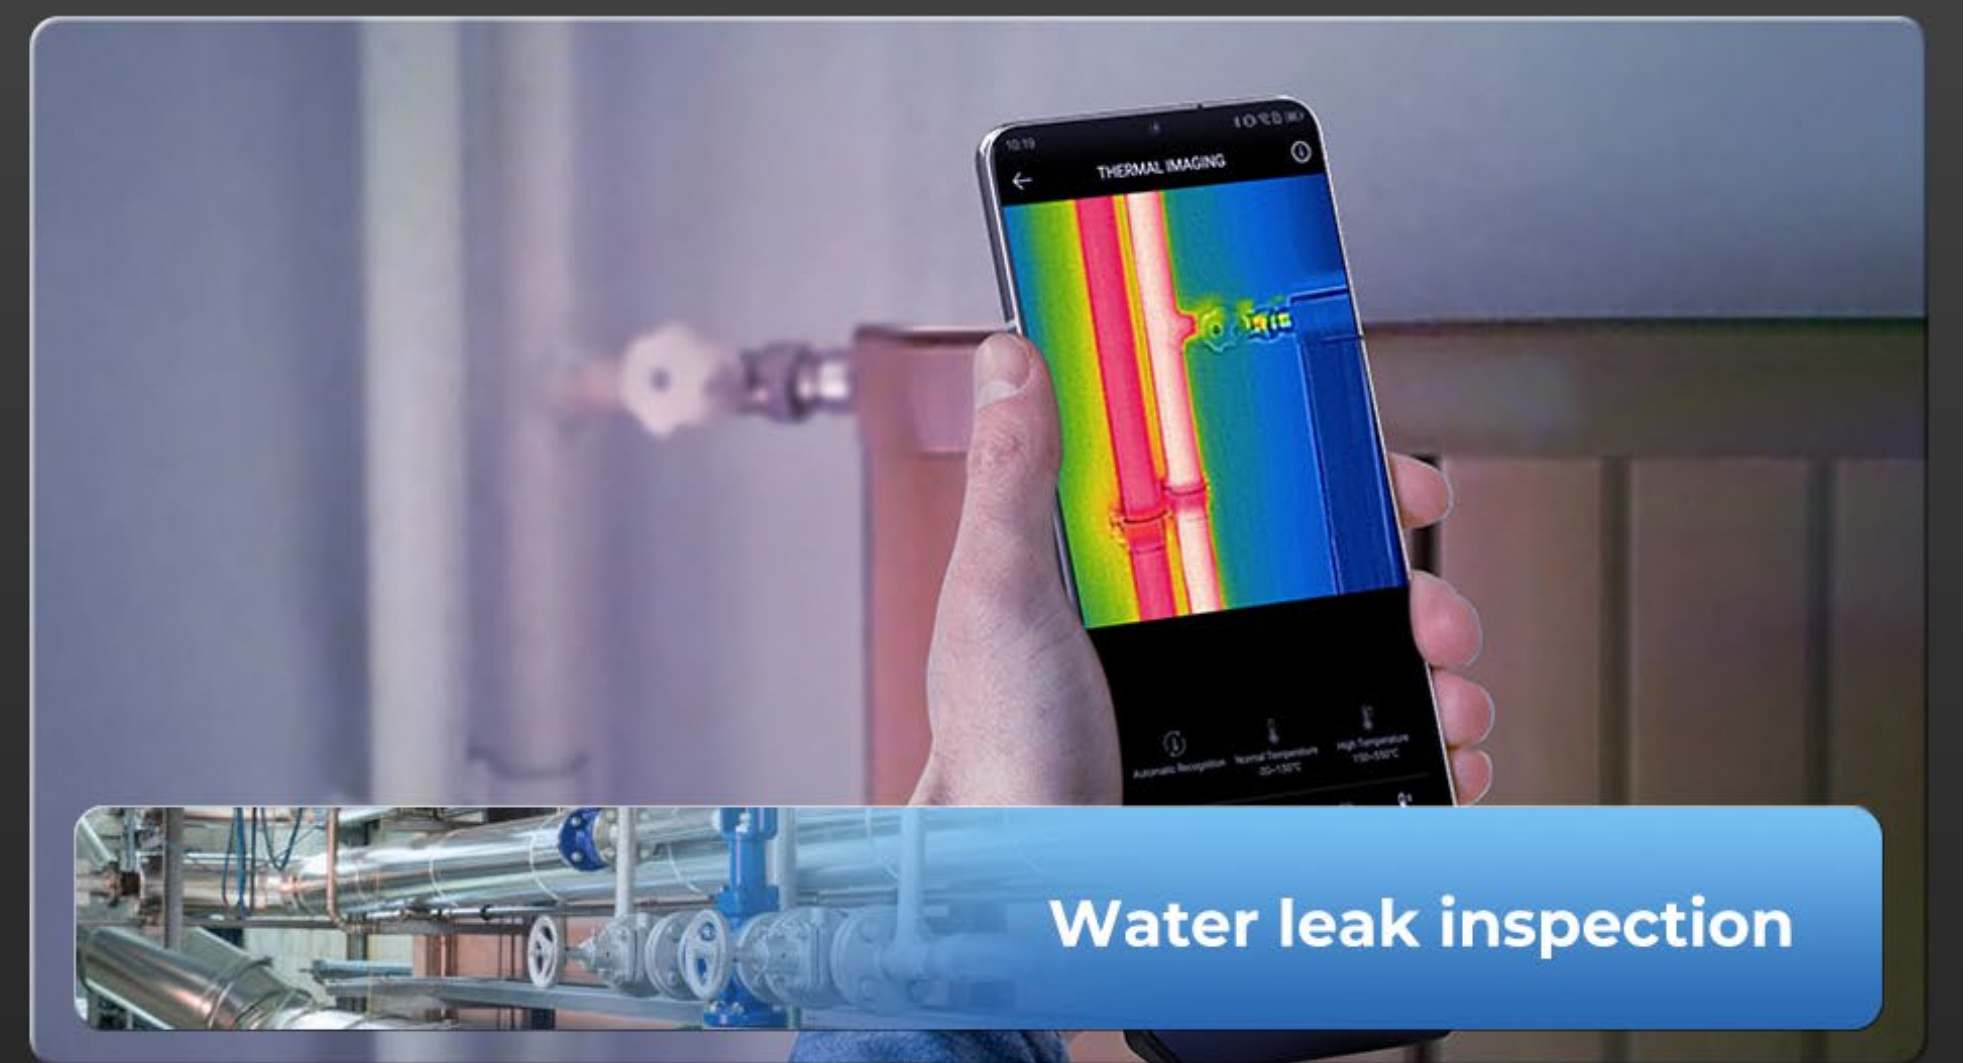

Brief

More Scenarios For Application

The TC001 is plug and play and requires no registration if you only read the temperature. This tool is perfect for jobs such as security purpose, insulation inspection, cylinder inspections, water leak inspection, and HVAC system inspection.

Specs

Features

Functions

What's In The Box?

FAQs