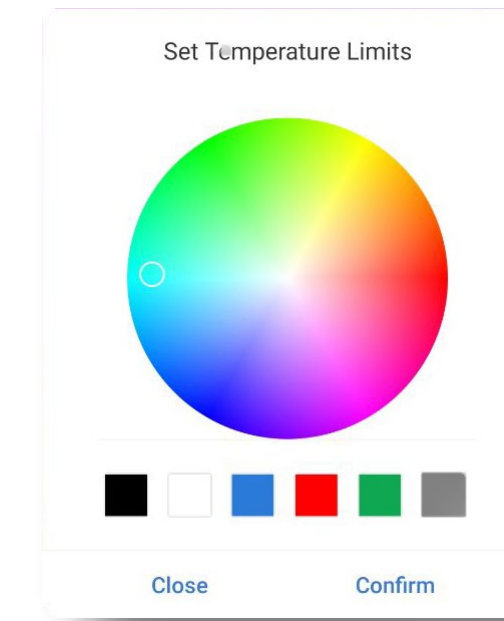

## Discover More With The Thermal Imaging App

Users can download the app to view temperature recording data at any time and view or create real-time temperature graphs.

Featuring a DIY temperature range ability, the TOPDON infrared thermal camera allows users to set upper and lower limits, and corresponding colors.