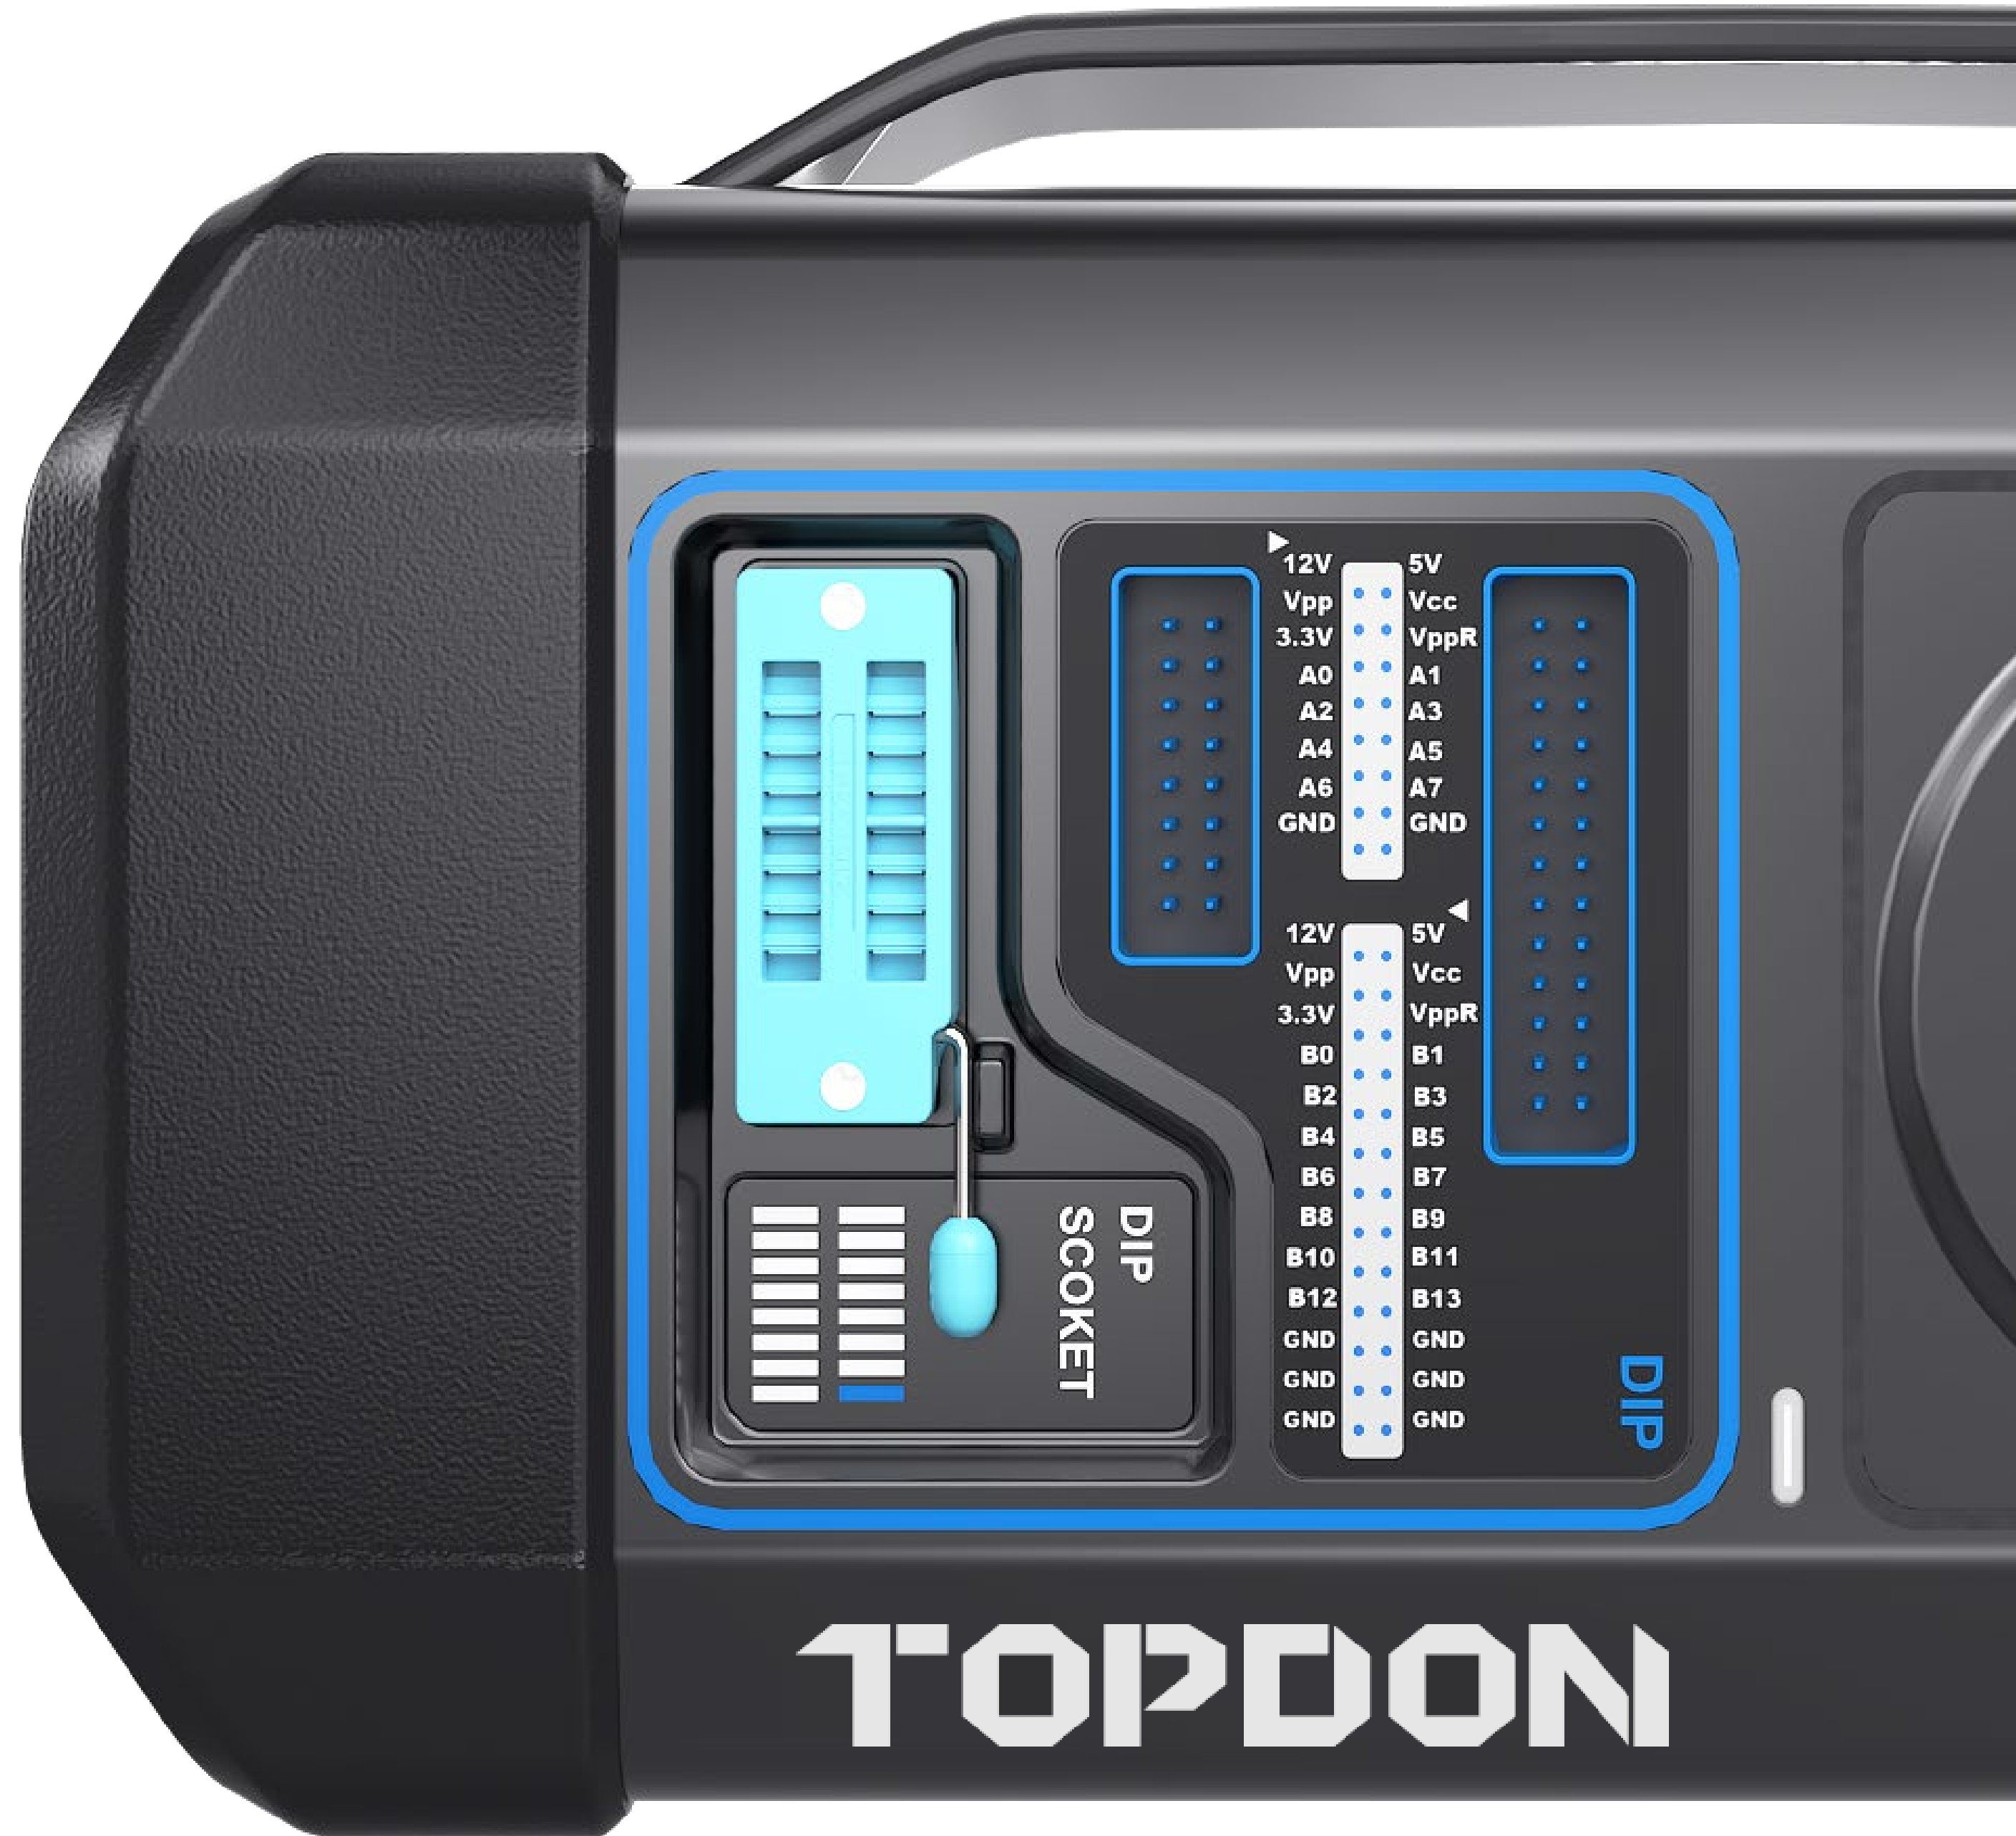

T-NINJA BOX PRODUCT PROFILE

TOPDON[®]

T-NINJA BOX

The T-Ninja Box is TOPDON's newest programming tool for car keys & the immobilizer system. This powerful tool allows users to read and write key chip data, generate special keys, and more!

500mA

Product Dimension

216×117×41mm (8.5×4.6×1.6")

Net Weight

0.55kg (2.2 lb)

FUNCTIONS

TOPDON[®]

- Car Immobilizer Programming
- Key Programming
- EEPROM, MCU, and ECU Programming

YOUR CHOICE FOR COMPATIBILITY & COVERAGE

TOPDON®

With the T-Ninja Box, you get the most Comprehensive Vehicle Models Database of US, Euro, and Asian brands, such as Volkswagen, Audi, Skoda, SEAT, BMW, Mercedes-Benz, Toyota, and others. This cutting-edge programming tool is compatible with the most prominent ECU, MCU, and EEPROM Manufacturers. Its coverage includes Atmel, ST, MicroChip, Renesas R32C, NEC, and much more.

CONSTINUOUS UPGRADES & TIMELY SUPPORT

TOPDON®

TOPDON constantly updates its database to include more vehicle models and new functions to offer users tools that are reliable, durable, and will not turn obsolete over time.