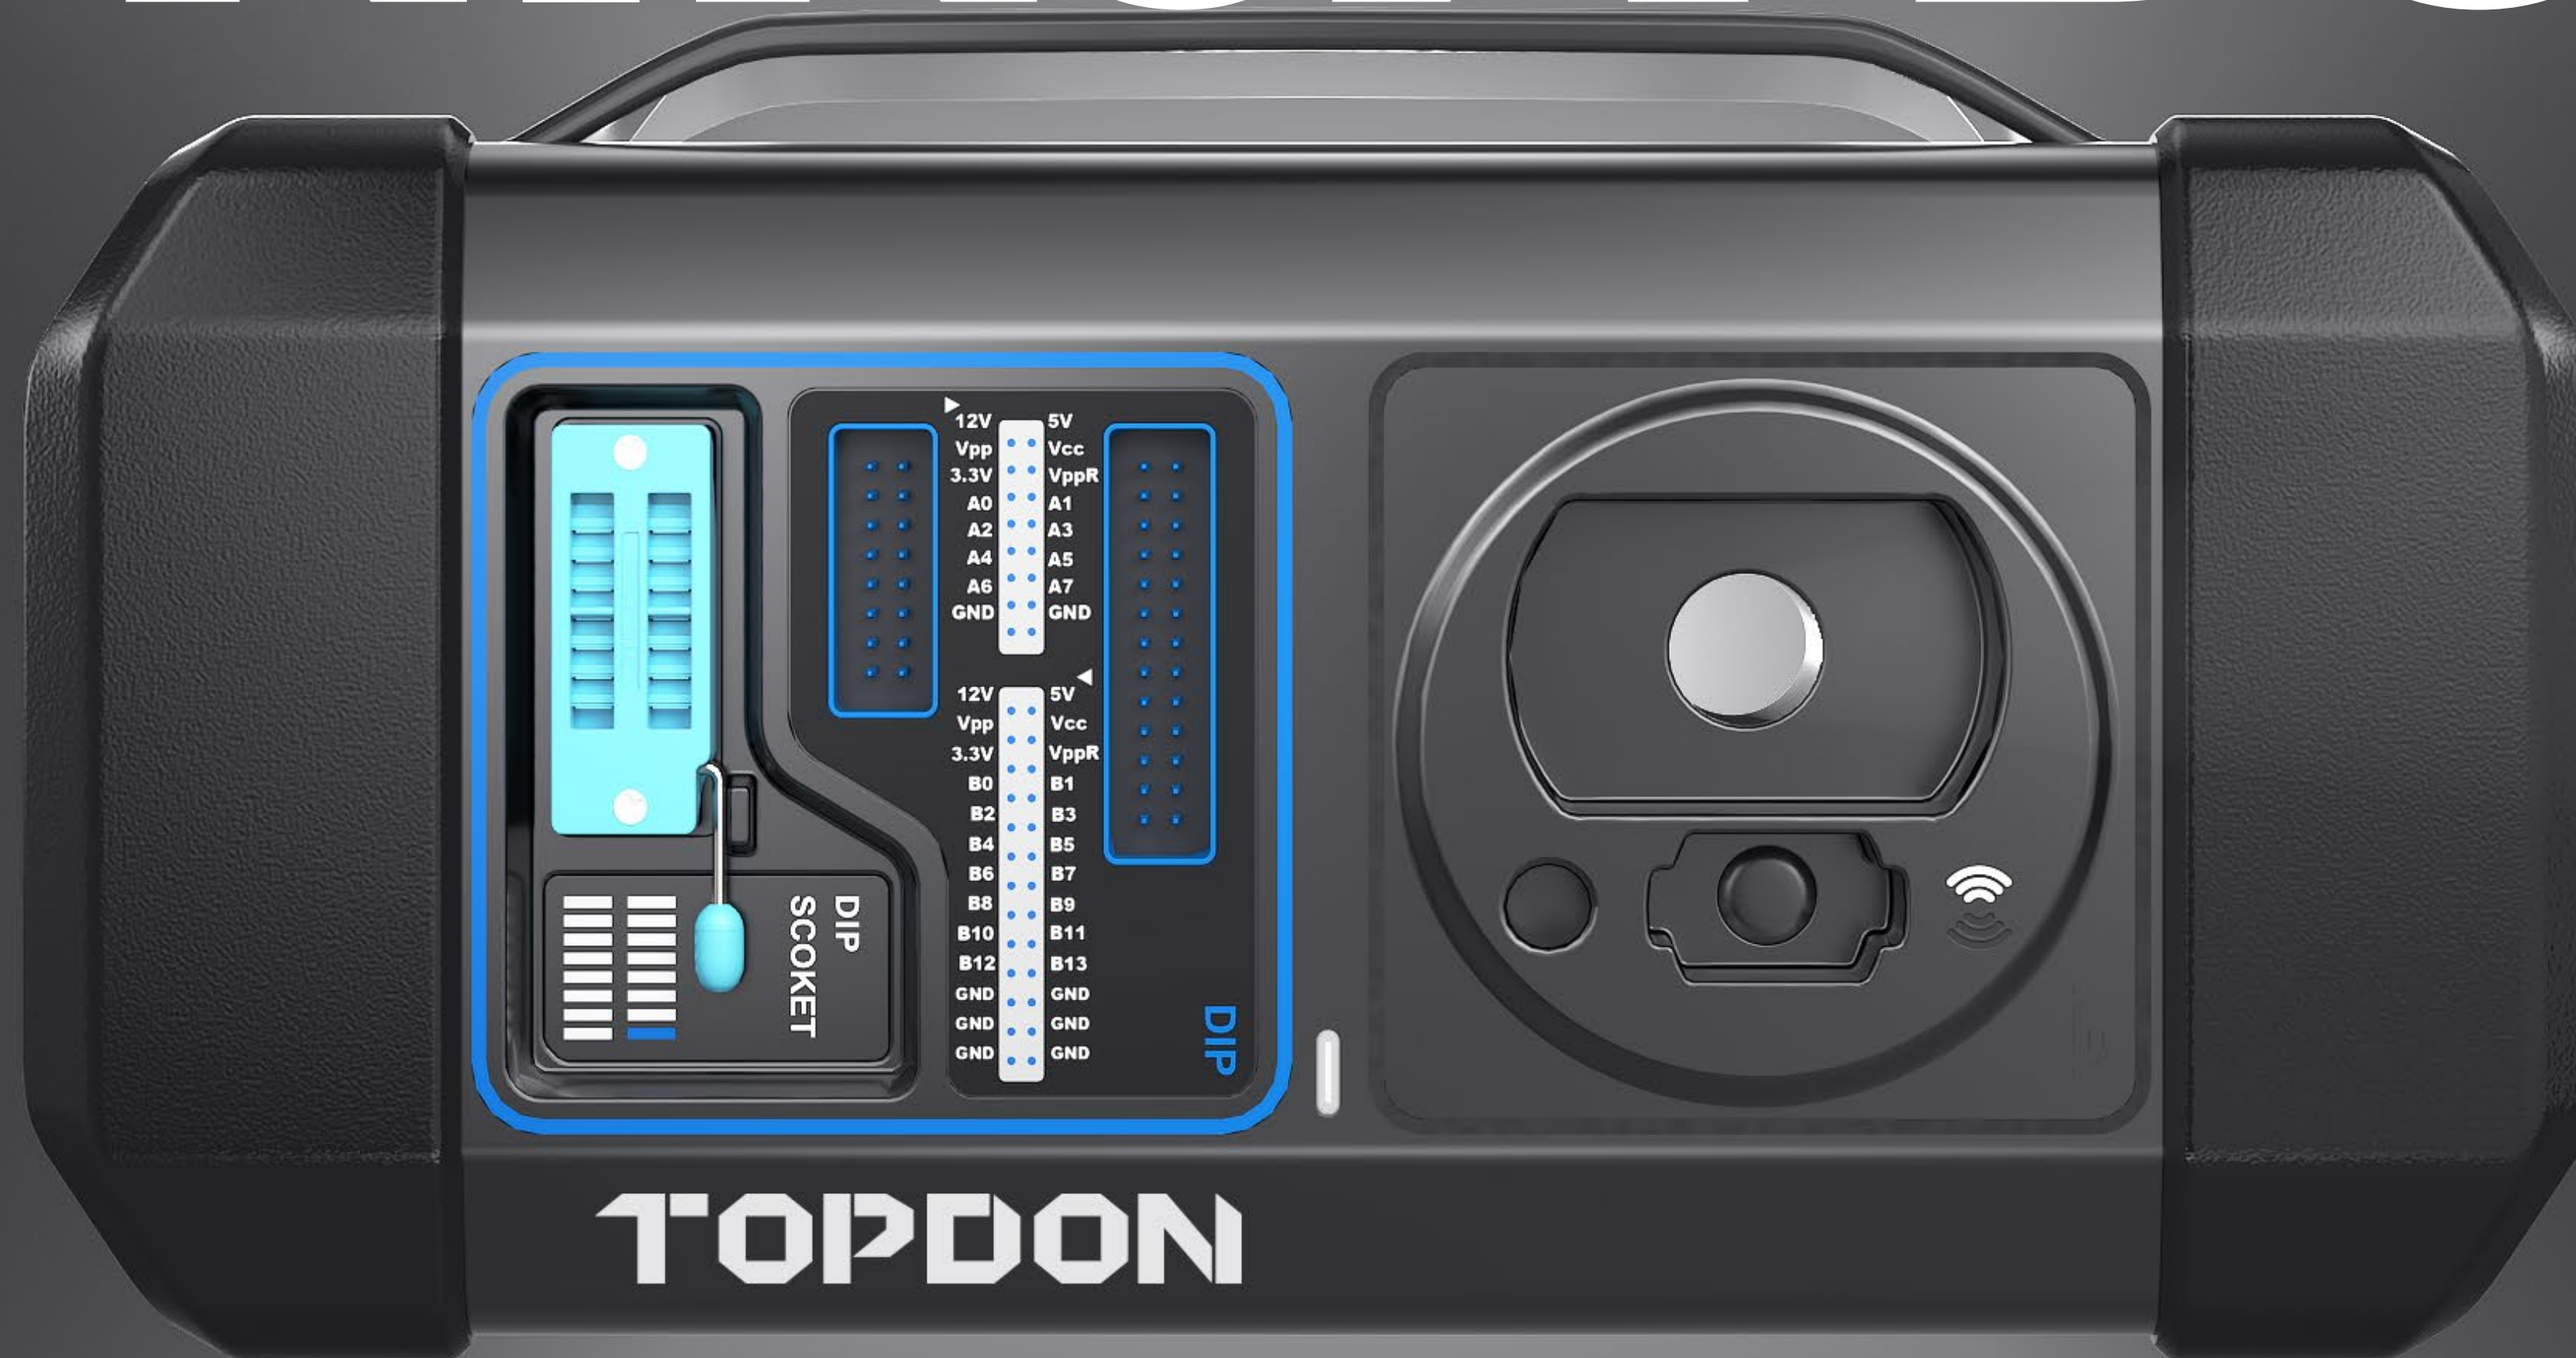

T-NINJA BOX PRODUCT PROFILE

TOPDON[®]

T-NINJA BOX

The T-Ninja Box is TOPDON's newest programming tool for car keys & the immobilizer system. This powerful tool allows users to read and write key chip data, generate special keys, and more!

500mA

Product Dimension

216×117×41mm (8.5×4.6×1.6")

Net Weight

0.55kg (2.2 lb)

FUNCTIONS

TOPDON[®]

- Car Immobilizer Programming
- Key Programming
- EEPROM, MCU, and ECU Programming