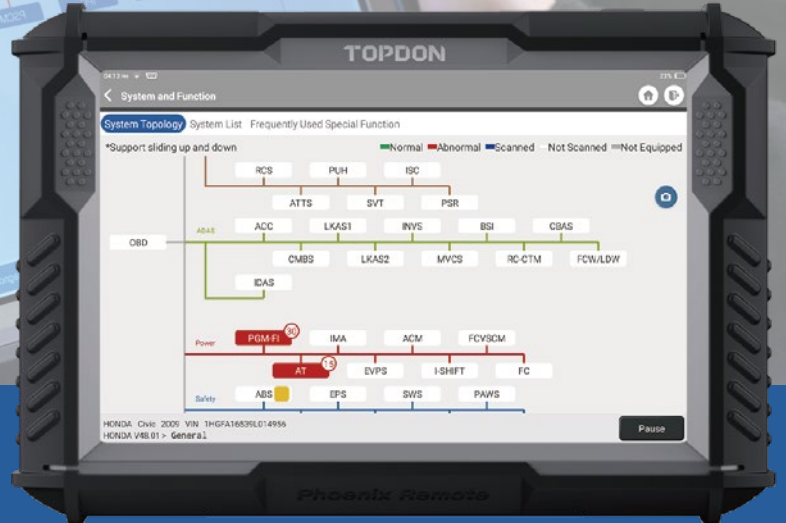

Phoenix Remote

The Future of Diagnostics

TOPDON®'s Phoenix Remote™ is an automotive diagnostic scanner with extensive coverage of over 300 vehicle brands. Featuring Remote Diagnosis, this tool offers unprecedented insight and convenience. This functionality enables real-time communication between smart tools, completes remote diagnosis of vehicles without space constraints, and leverages OE-level functions, making it a game-changing device for auto shops.

Features

- Local and Remote Diagnosis
- Built-in J2534, CAN2.0, DOIP, and CAN FD Protocols
- Cloud-based Programming and Online Coding
- Advanced Functions
- Covers more than 300 Passenger Car and New Energy Vehicle Models
- Supports Augmented Reality (AR)
- Topology Mapping

Specs

Display: LCD 10.1", 1280 x 800
 CPU: 4-Core Processor, 2.0 GHz
 Operating System: Android 10.0
 RAM: 4G
 ROM: 128G
 Rear Camera: 13MP
 Battery Capacity: 12000mAh / 3.8V
 Operating Voltage: 9-36V
 Storage Temperature: -20°C~60°C (-4°F~140°F)
 Working Temperature: 0°C~50°C (32°F~122°F)
 Dimension: 291 x 199 x 50mm (11.46 x 7.83 x 1.97")
 Package Size: 563 x 412 x 184mm (22.16 x 16.22 x 7.24")
 Net Weight: 1760.0g (3.88 lb)
 Multilingual Support (13): English, French, German, Spanish, Portuguese, Russian, Japanese, Italian, Chinese(traditional), Hungarian, Dutch, Turkish, Polish

What's in the Box

- Phoenix Remote
- OBD II Extension Cable
- Battery Clamps
- Cigarette Lighter Cable
- Fuse x 4 (φ 5*20mm)
- Fuse x 2 (φ 6*30mm)
- Type-C to USB Cable
- NN-14+16 Nissan
- OBD I Adapter BOX Transfer line
- FT-3 Fiat
- Password Letter